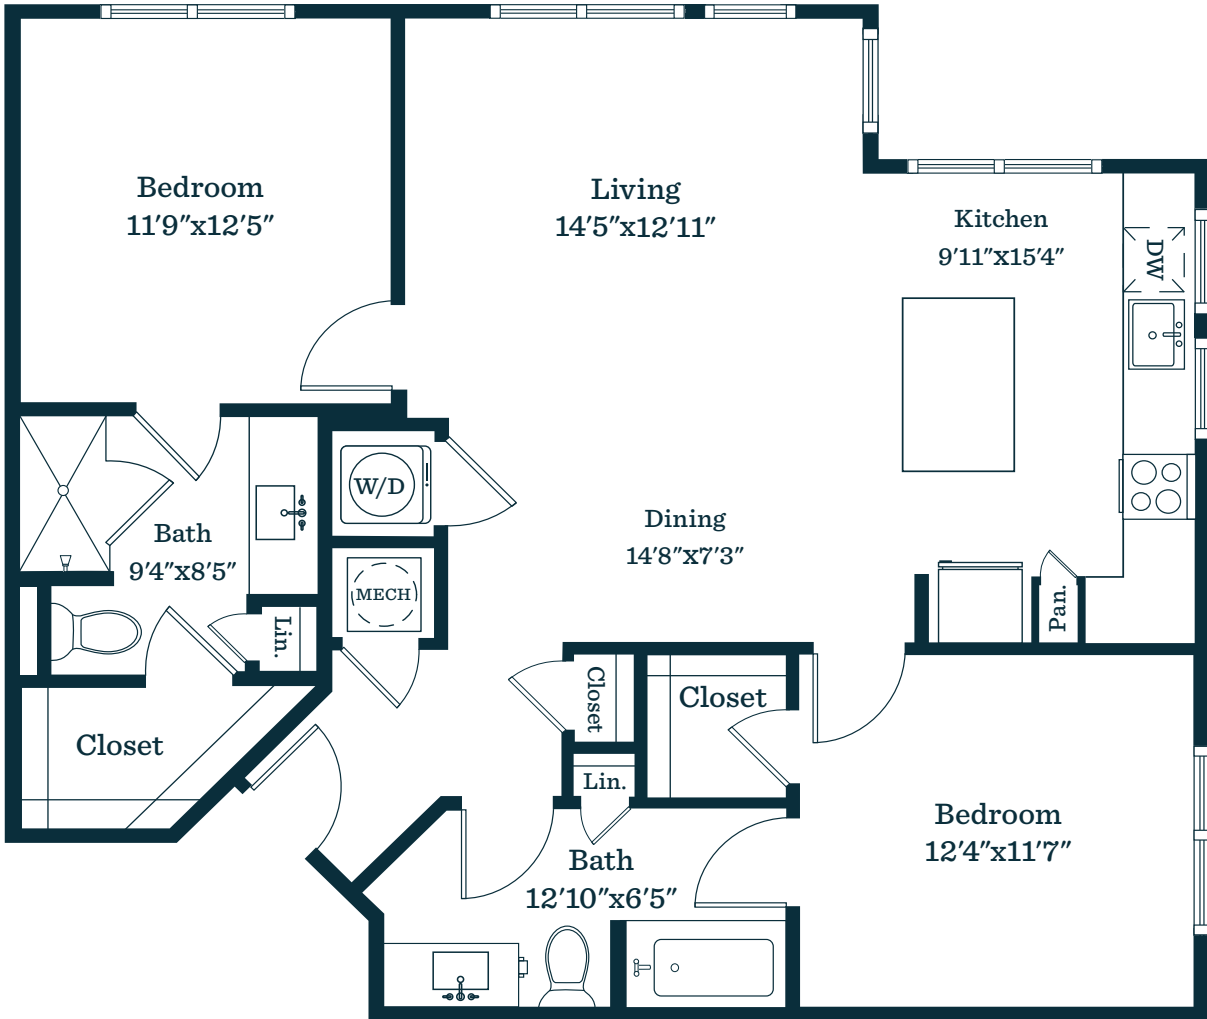

The
PARKWOOD

AT OPTIMIST PARK

B2-C1 | 2 BEDROOM | 2 BATH | 1,133 SQ. FT.

APARTMENT #

RENT